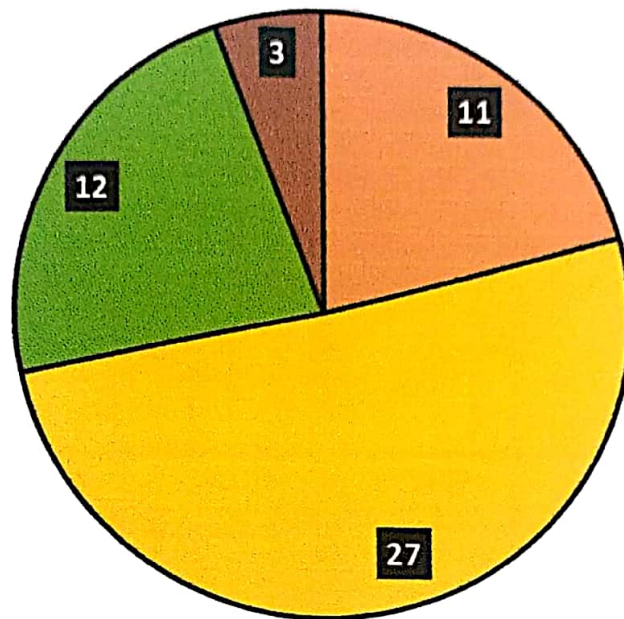

ANALYSIS OF STUDENTS PERFORMANCE ICSE 2020-21

90-100 80-89 70-79 60-69

TOPPERS

FIRST	SHREYA AGRAHARI	94%
SECOND	YASH DEVANG SHAW	92%
SECOND	ADITYA KAR	92%

ANALYSIS OF STUDENTS PERMORMANCE ISC 2020-21

■ 90-100 ■ 80-89 ■ 70-79 ■ 60-69

TOPPERS

FIRST:	JANNATUN NAHAR	95%
SECOND:	DISHANI PRASAD	93%
THIRD:	SOPHIA SARDA SHOME	92%