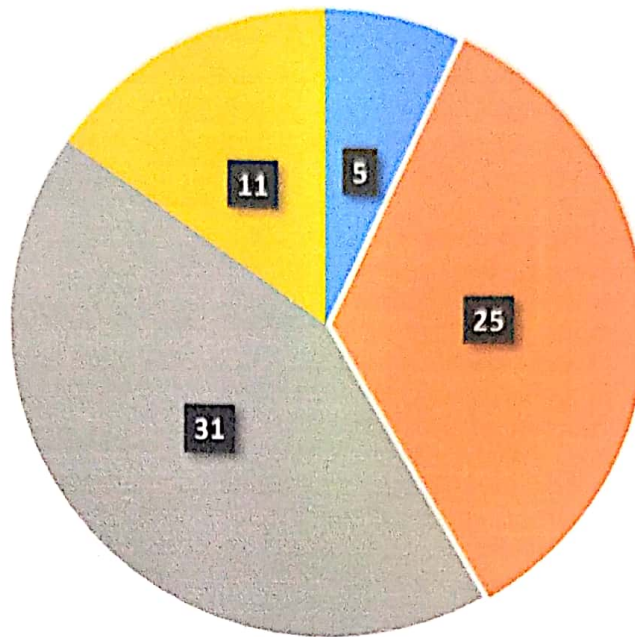

ANALYSIS OF STUDENTS PERFORMANCE ICSE 2020-21

90-100 80-89 70-79 60-69

TOPPERS

FIRST	SHREYA AGRAHARI	94%
SECOND	YASH DEVANG SHAW	92%
SECOND	ADITYA KAR	92%

ANALYSIS OF STUDENTS PERMORMANCE ISC 2020-21

■ 90-100 ■ 80-89 ■ 70-79 ■ 60-69

TOPPERS

FIRST:	JANNATUN NAHAR	95%
SECOND:	DISHANI PRASAD	93%
THIRD:	SOPHIA SARDA SHOME	92%